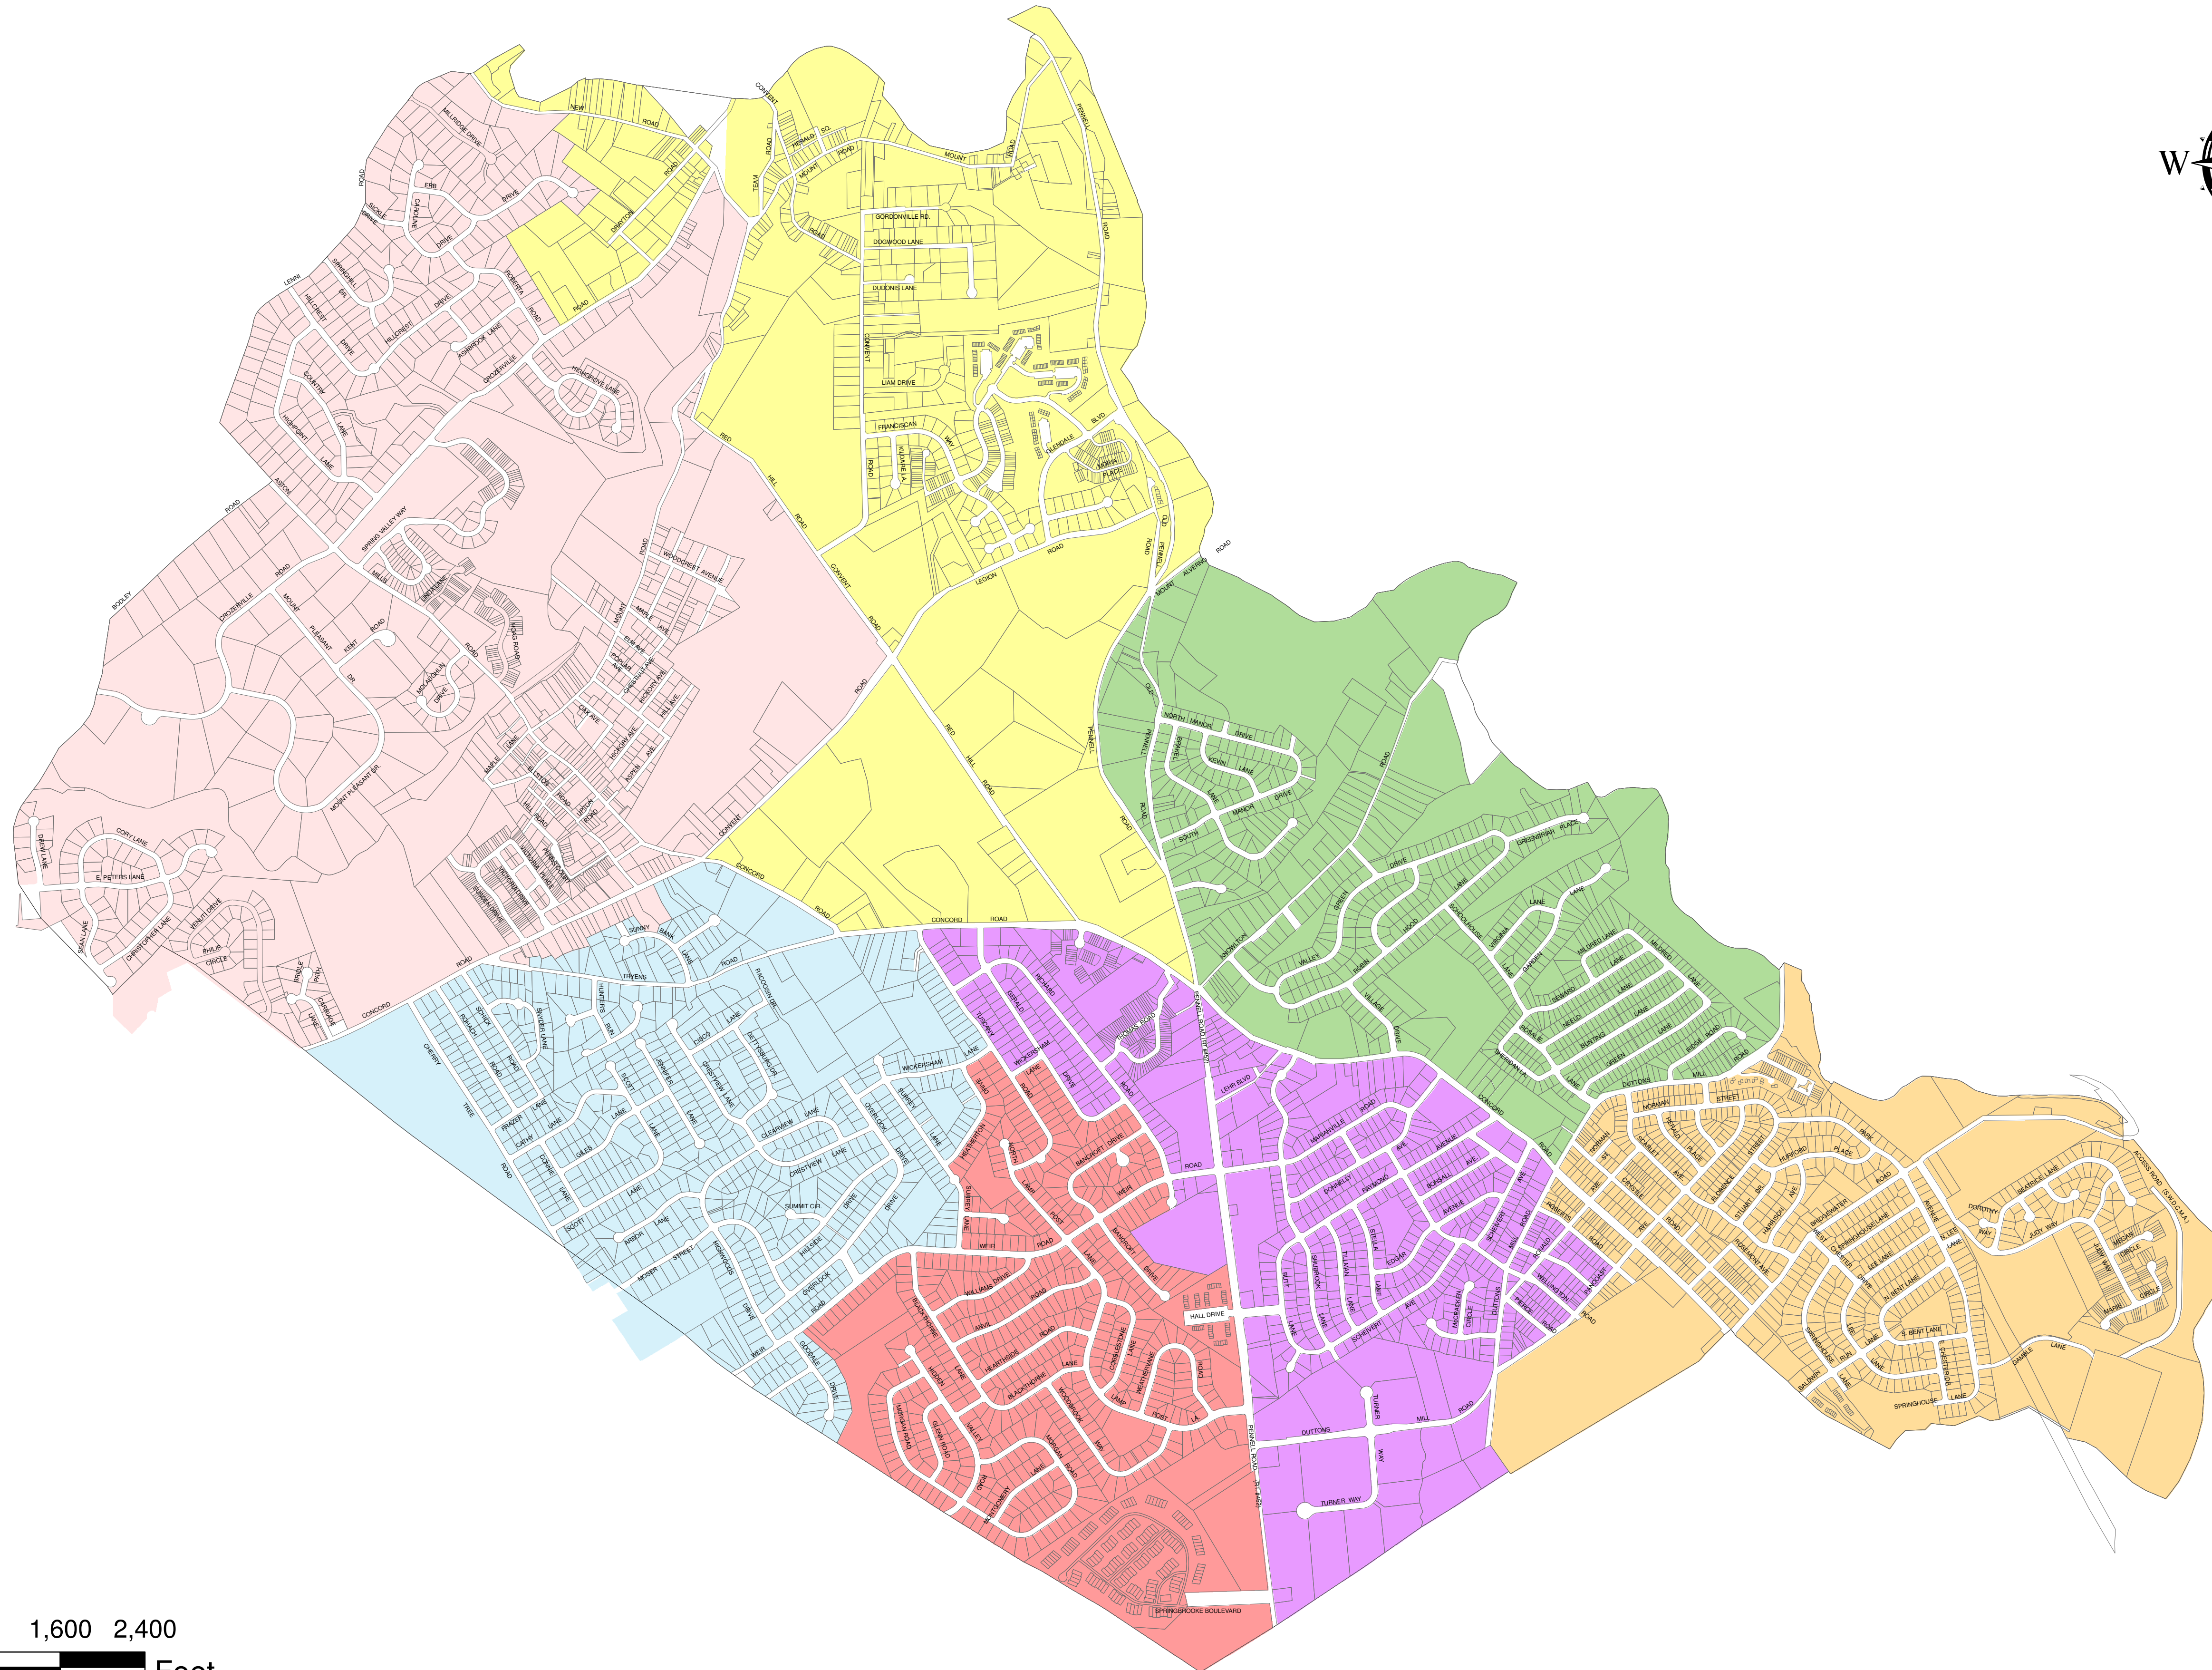

ASTON TOWNSHIP

Legend

Wards

WARD

- 1
- 2
- 3
- 4
- 5
- 6
- 7

800400 0 800 1,600 2,400

Feet

1 inch = 861.502879 feet