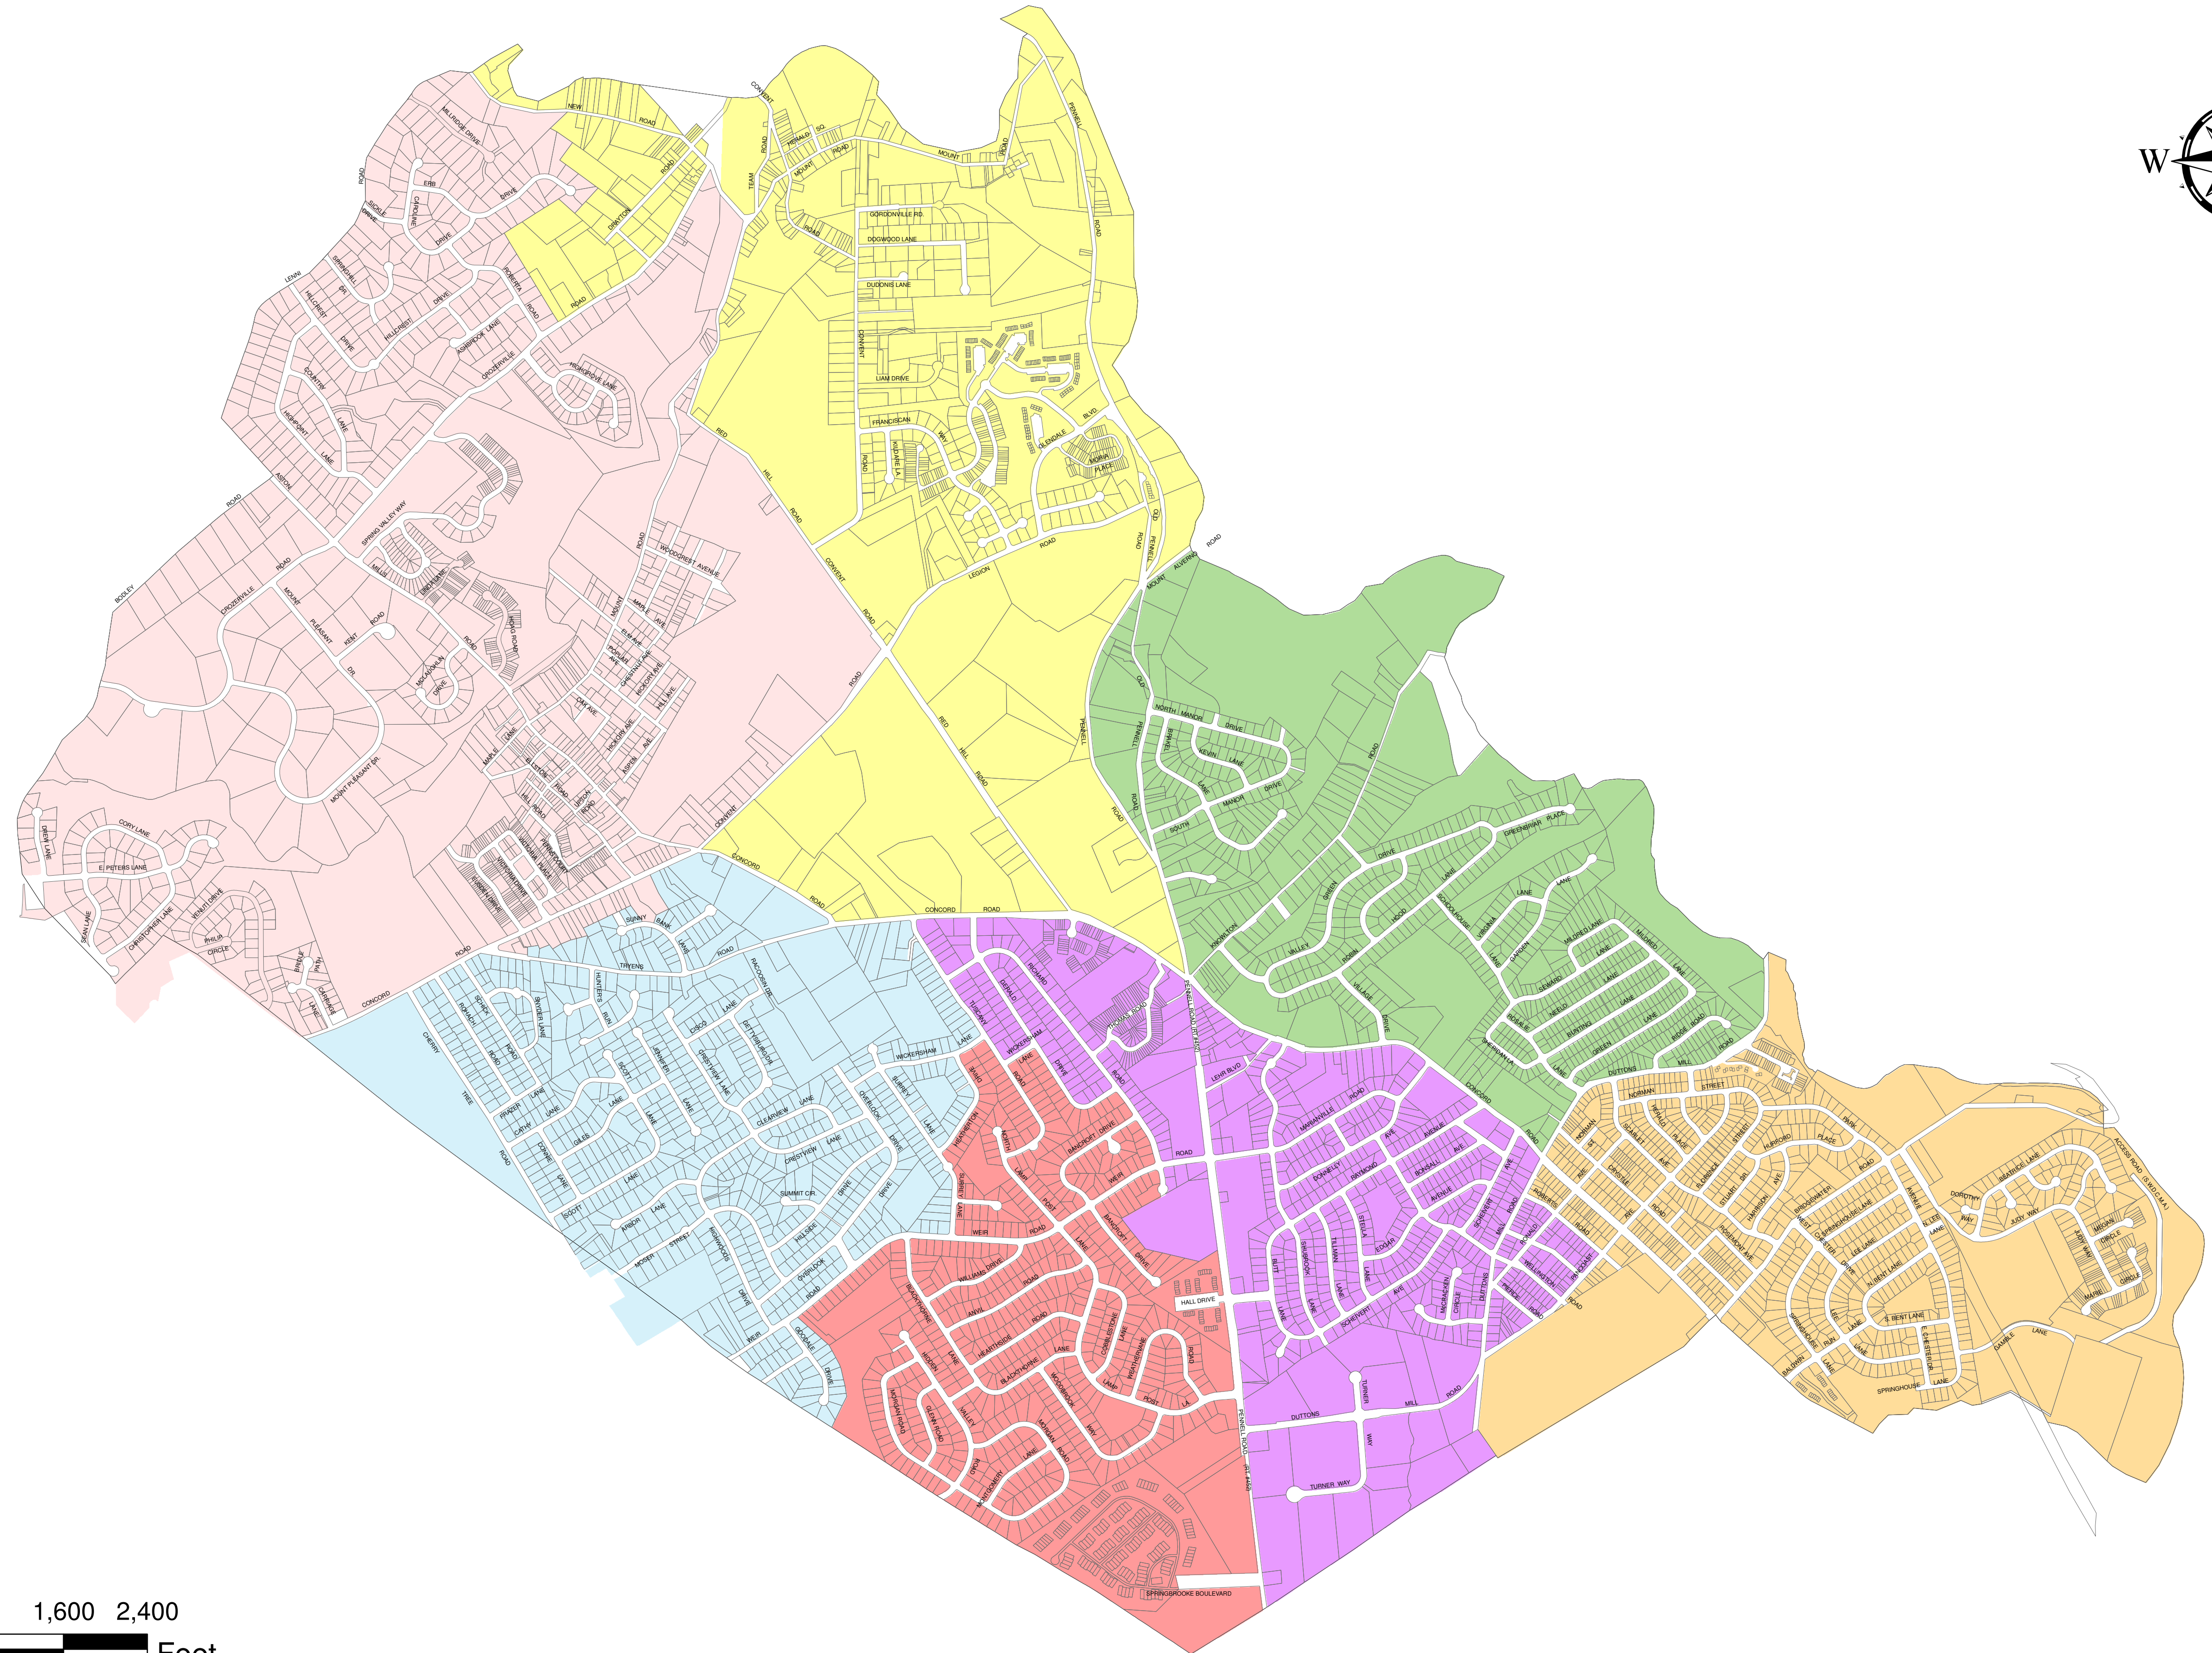

ASTON TOWNSHIP

Legend

Wards WARD

- 1
- 2
- 3
- 4
- 5
- 6
- 7

800400 0 800 1,600 2,400

Feet

1 inch = 861.502879 feet