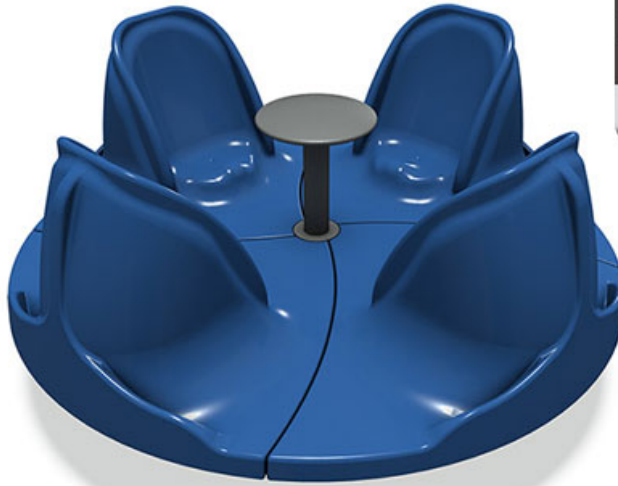

able play RATING

GameTime Merry-Go-All serial #GAMT-WH06-0501-12

DISABILITY CATEGORY	RATING (1-5)
Sensory	★★★★★
Physical	★★★★★
Communicative	★★★★★
Cognitive	★★★★★

www.ableplay.org

Play products for children with special needs
Independent evaluation by National Lekotek Center

Metal

Plastic

Model: 5055

Use Zone: 18' 11" x 18' 11"

Fall Height: 4'

Age Groups: 2 to 5 or 5 to 12 Years

Merry-Go-All is a fully accessible, forward-facing inclusive spinning event for up to 12 passengers (4 seated, 8 standing). Merry-Go-All offers abundant grip/grasp areas to hold onto while riding or while pushing others. The center spin wheel remains stationary. This encourages children to engage in social, collaborative play, working together to turn themselves.

Features and Benefits

- Easy to grasp handles on the outside and turning table on the inside promotes cooperation and social interaction between users
- Provides a sensory-rich spinning experience that provides sensations of body position, posture, balance, and motion
- Five point harnesses can be provided for additional upper body support
- Constructed of durable, recyclable materials and backed by the industry's leading warranty